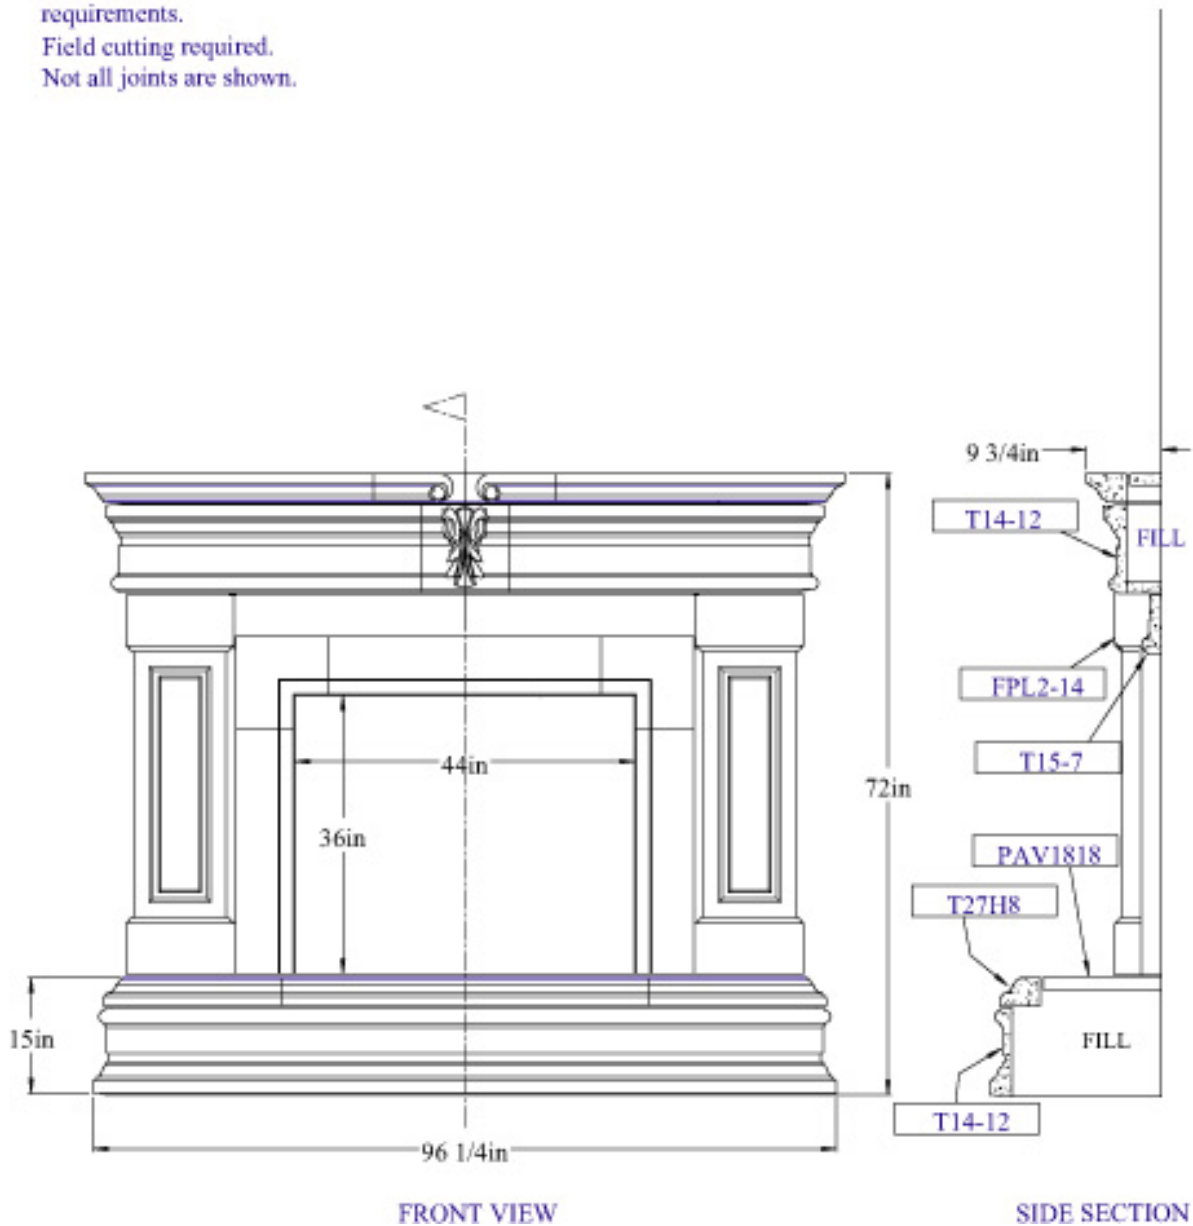

#1 FIREPLACE SURROUND

Typical Installation

Dimensions shown are for illustration purposes only. Most measurements can be adjusted to meet your requirements.
Field cutting required.
Not all joints are shown.

11 - 1